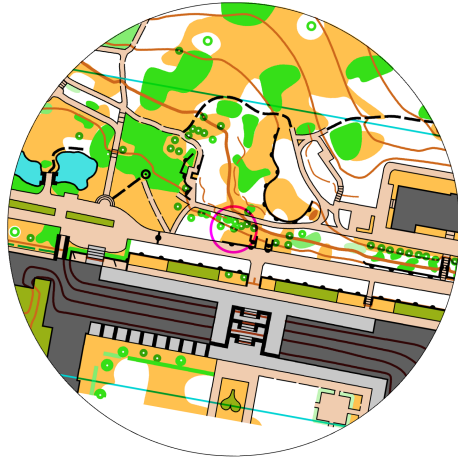

Cluster 4

Map scale 1 : 3000
Contour interval 2 m

5 tasks
6 flags

Limit 150 sec
Penalty 30 sec
Warning after 130 sec

4.1 A-F ← ↻

A
Alfa

B
Bravo

C
Charlie

B

Bravo

C

Charlie

D

Delta

E

Echo

F

Foxtrot

Z

Zero

4.4 A-F ← [Symbol: crossed square] [] [] [] [] [] []

X
4.4

A
Alfa

B
Bravo