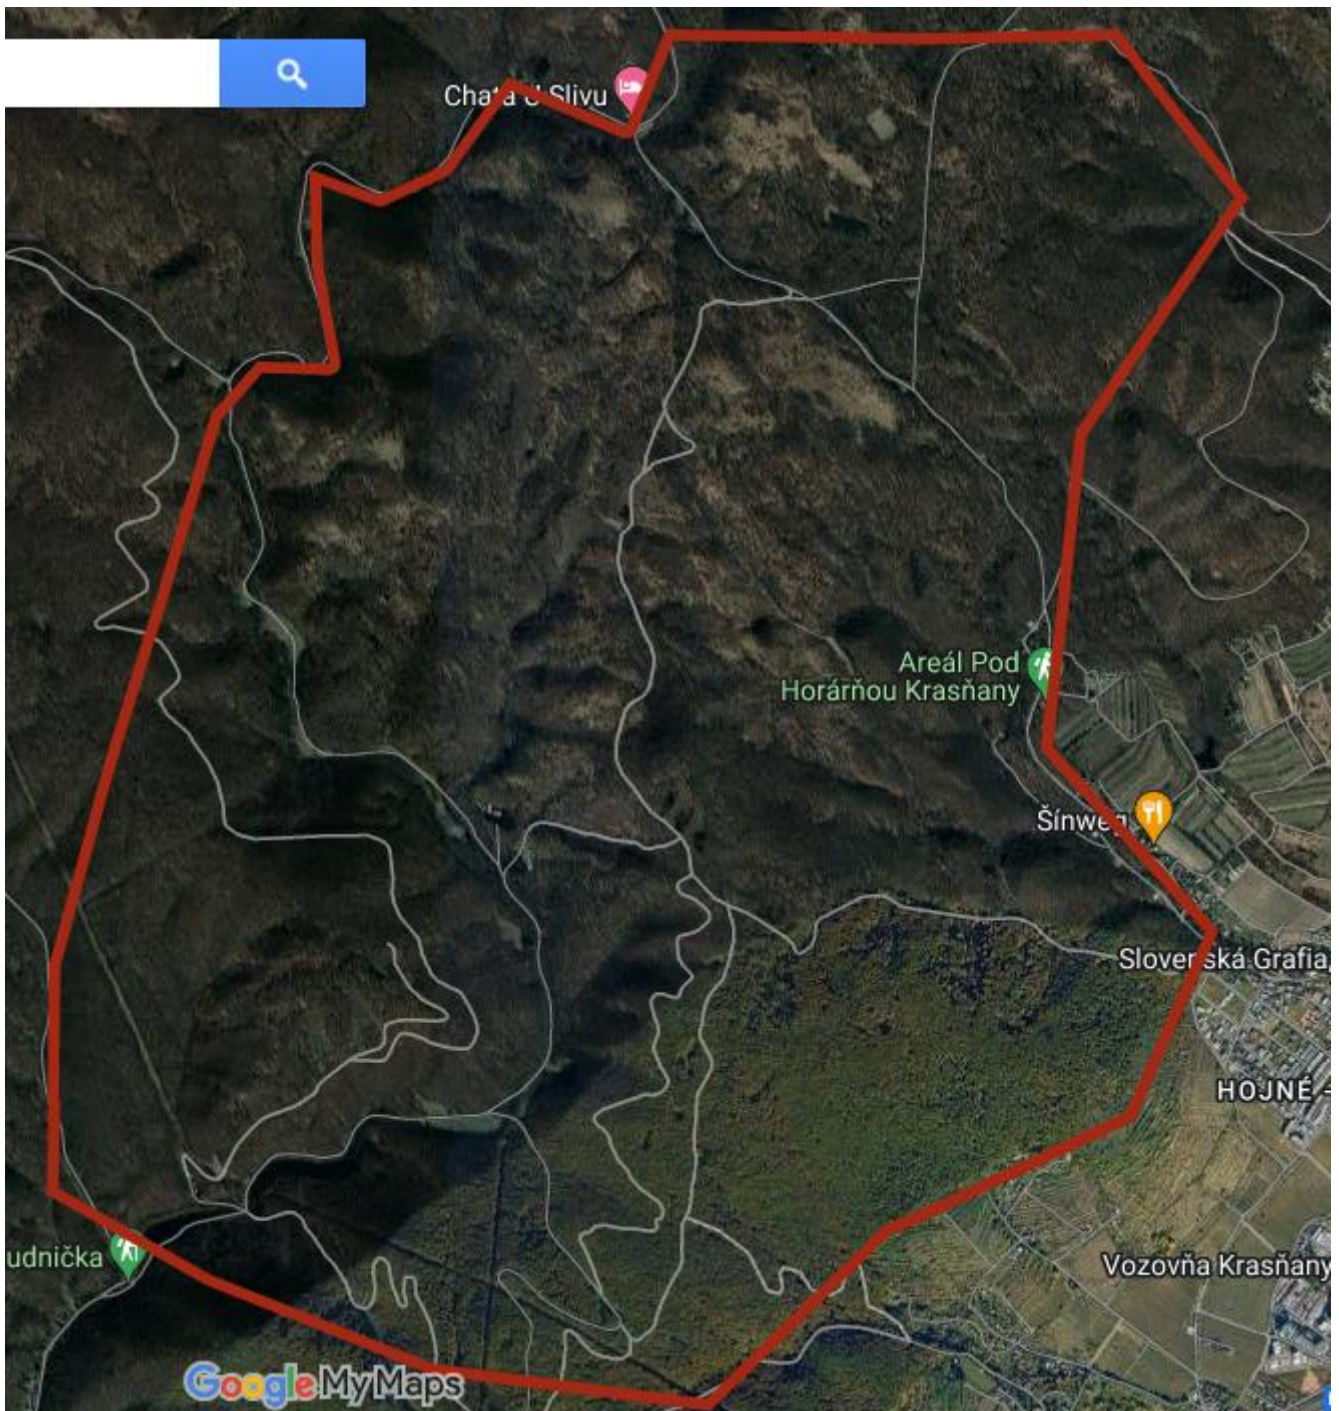

Specification: ISOM 2017-2

Mapmakers: Matěj Píro, Rado Jonáš, Petr Matula, Roman Slobodyanyuk

Last update: 2020-2022

Samples of older maps:

[TRIDUBY](#)
[MALÁ BAŇA](#)

Registratin

October 1 at the event centre from 10:30 to 12:00

Forbidden area

Since the day of publication of this invitation, the forest near Pekná cesta comprises a forbidden area. Marked hiking routes and the area of permanent courses [Areál stálych kontrol Pekná cesta](#) are the only exception.