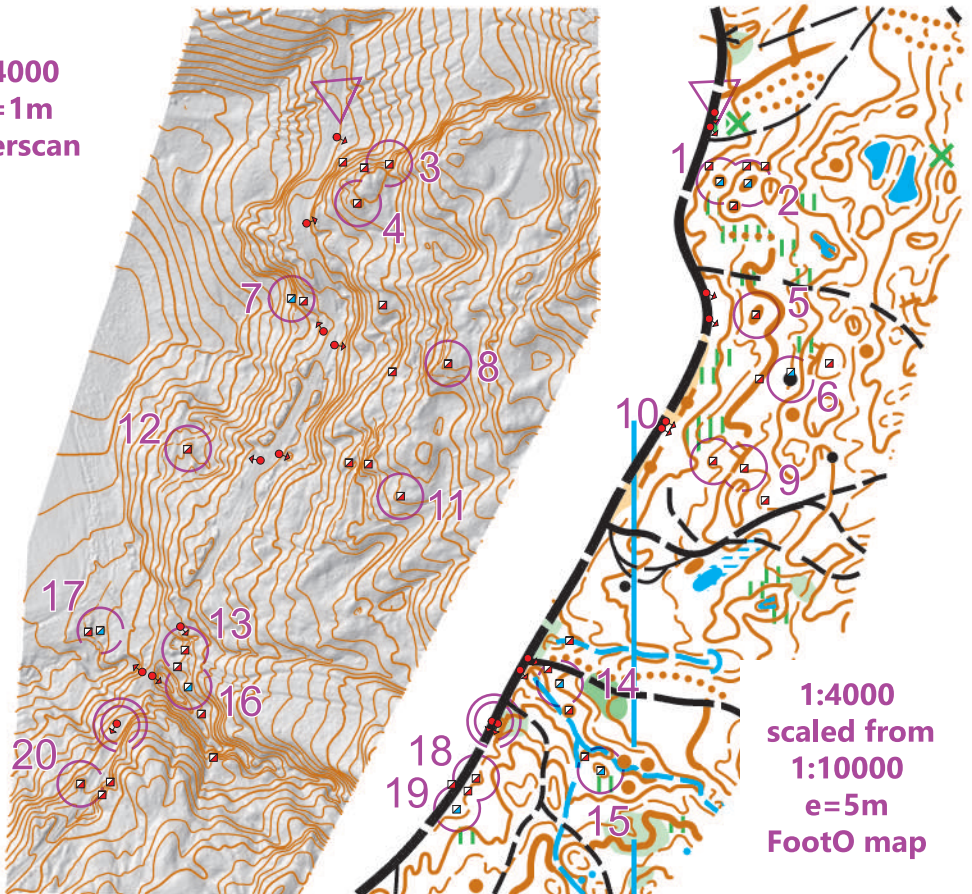

Viničná - TrailO

MSR v PreO šprint				
E - Open	0,4 km			
▽				
1	A	↖ ●		Z
2	A	↗ ●		Z
3	A	⌒		A
4	A	○	○	A
5	A	●		A
6	A	▲	○	Z
7	A	⌒		Z
8	A	⌒	○	A
9	A	⌒		A
10	A			
11	A			○
12	A			
13	A			
14	A	⌒		○
15	A	⌒		
16	A	⌒		○
17	A	⌒		
18	A	⌒		
19	A	⌒		
20	A	○		○

Zero tolerancia je 4m, iba pre úlohy 8, 11 a 15 je 8m
 Zero tolerance is 4m, only for tasks 8, 11 and 15 is 8m

1:4000
 e=1m
 laserscan

1:4000
 scaled from
 1:10000
 e=5m
 FootO map